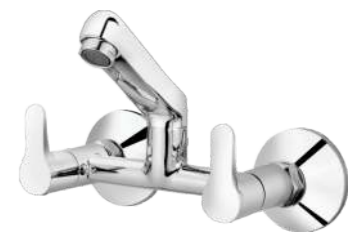

Cat. No. : 1208  
Extra High Neck Pillar  
Cock (12")  
M.R.P. : 2035/-

Cat. No. : 1209  
2 Way Bib Cock With Flange  
M.R.P. : 1275/-

Cat. No. : 1210  
Center Hole Basin Mixer  
With Braided Hoses (450mm)  
M.R.P. : 2750/-

Cat. No. : 1215  
Concealed And Flush  
Upper Part  
M.R.P. : 410/-

Cat. No. : 1216  
40mm single lever diverter  
exposed part  
M.R.P. : 1500/-

Cat. No. : 1217  
Sink Mixer With Swinging  
Spout  
M.R.P. : 2825/-